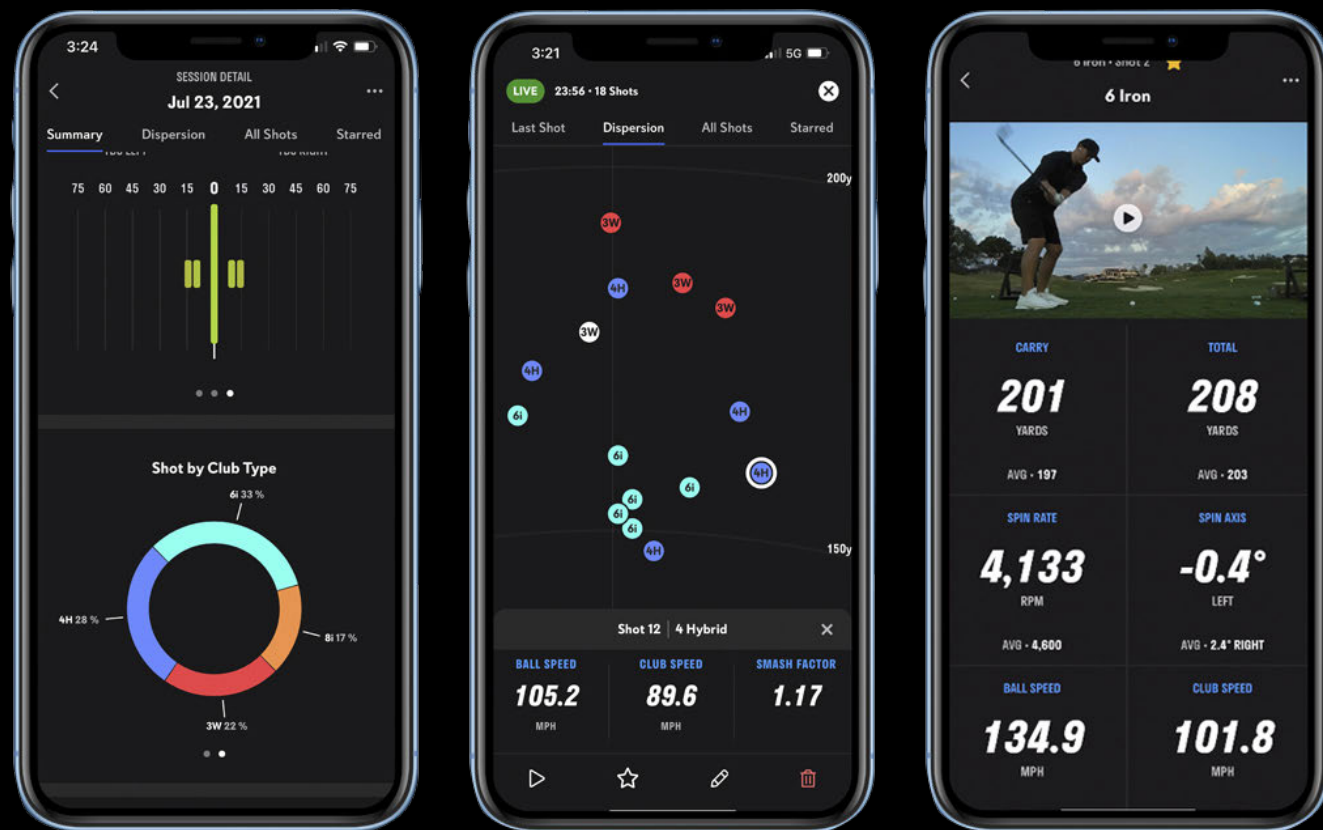

16 Points of Club & Ball Data Included

**4K CAMERA, 1080P OUTPUT**

Review, Save & Share Video of Your Swing

# THE MOST CONNECTED APP EXPERIENCE IN GOLF

Meet The First App Truly Designed for Golfers

## CUSTOMIZE

Select what data points matter to you and arrange them across all your devices.

## REVIEW

Look at dispersion charts, averages, trends and see improvement over time.