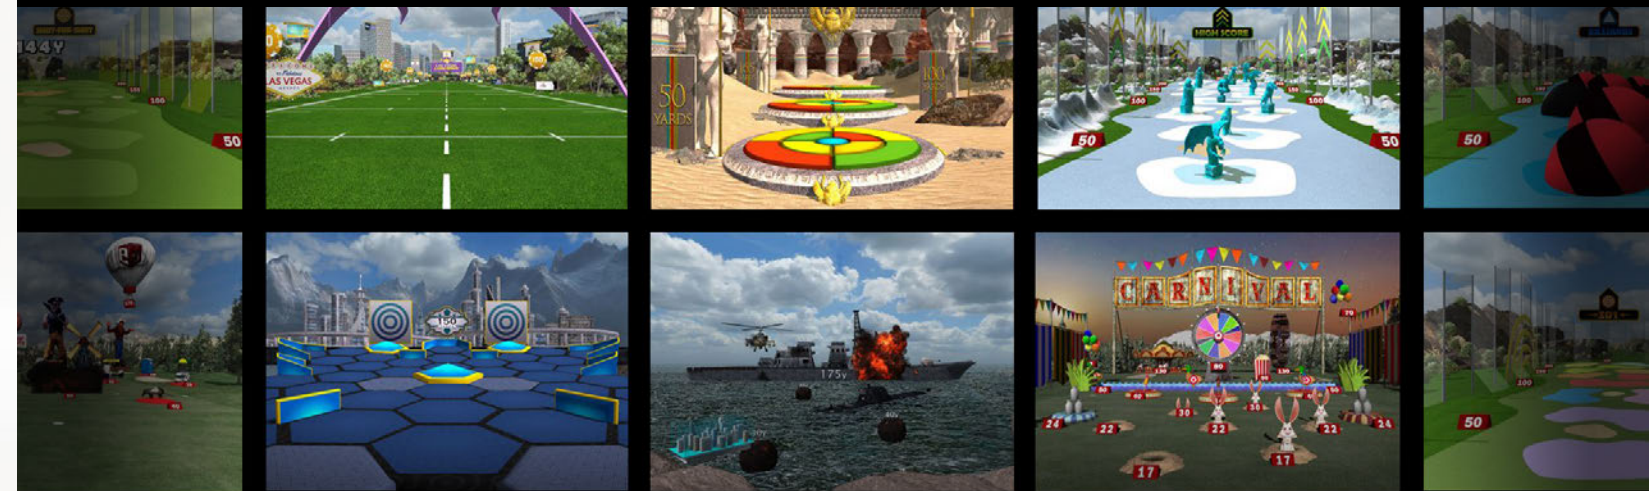

## INDOOR VIRTUAL GOLF

See your shots simulated across 100+ courses, practice areas and mini-games using e6 Connect Software.

All You Need is Your KIT, an iPhone or iPad and paid e6 Connect subscription\* to get started. Place your KIT 10 feet behind the ball and have 8 feet of ball flight to your net or screen to start playing.

## E6 CONNECT PACKAGES

Whether you want to practice on 17 practice areas or mix up your routine with some mini-games or long-drive contests, there's options for everyone.

BASIC	EXPANDED	PERPETUAL
P2P Play	P2P Play	Online Events
Online Events	Online Events	5 Courses
27 Courses Plus 12 Rotating Monthly Options	100+ Courses	Full Suite of 16 Practice Areas
Full Suite of 16 Practice Areas	Full Suite of 16 Practice Areas	
1 Rotating Mini-Game	Full Suite of 14 Mini-Games included	