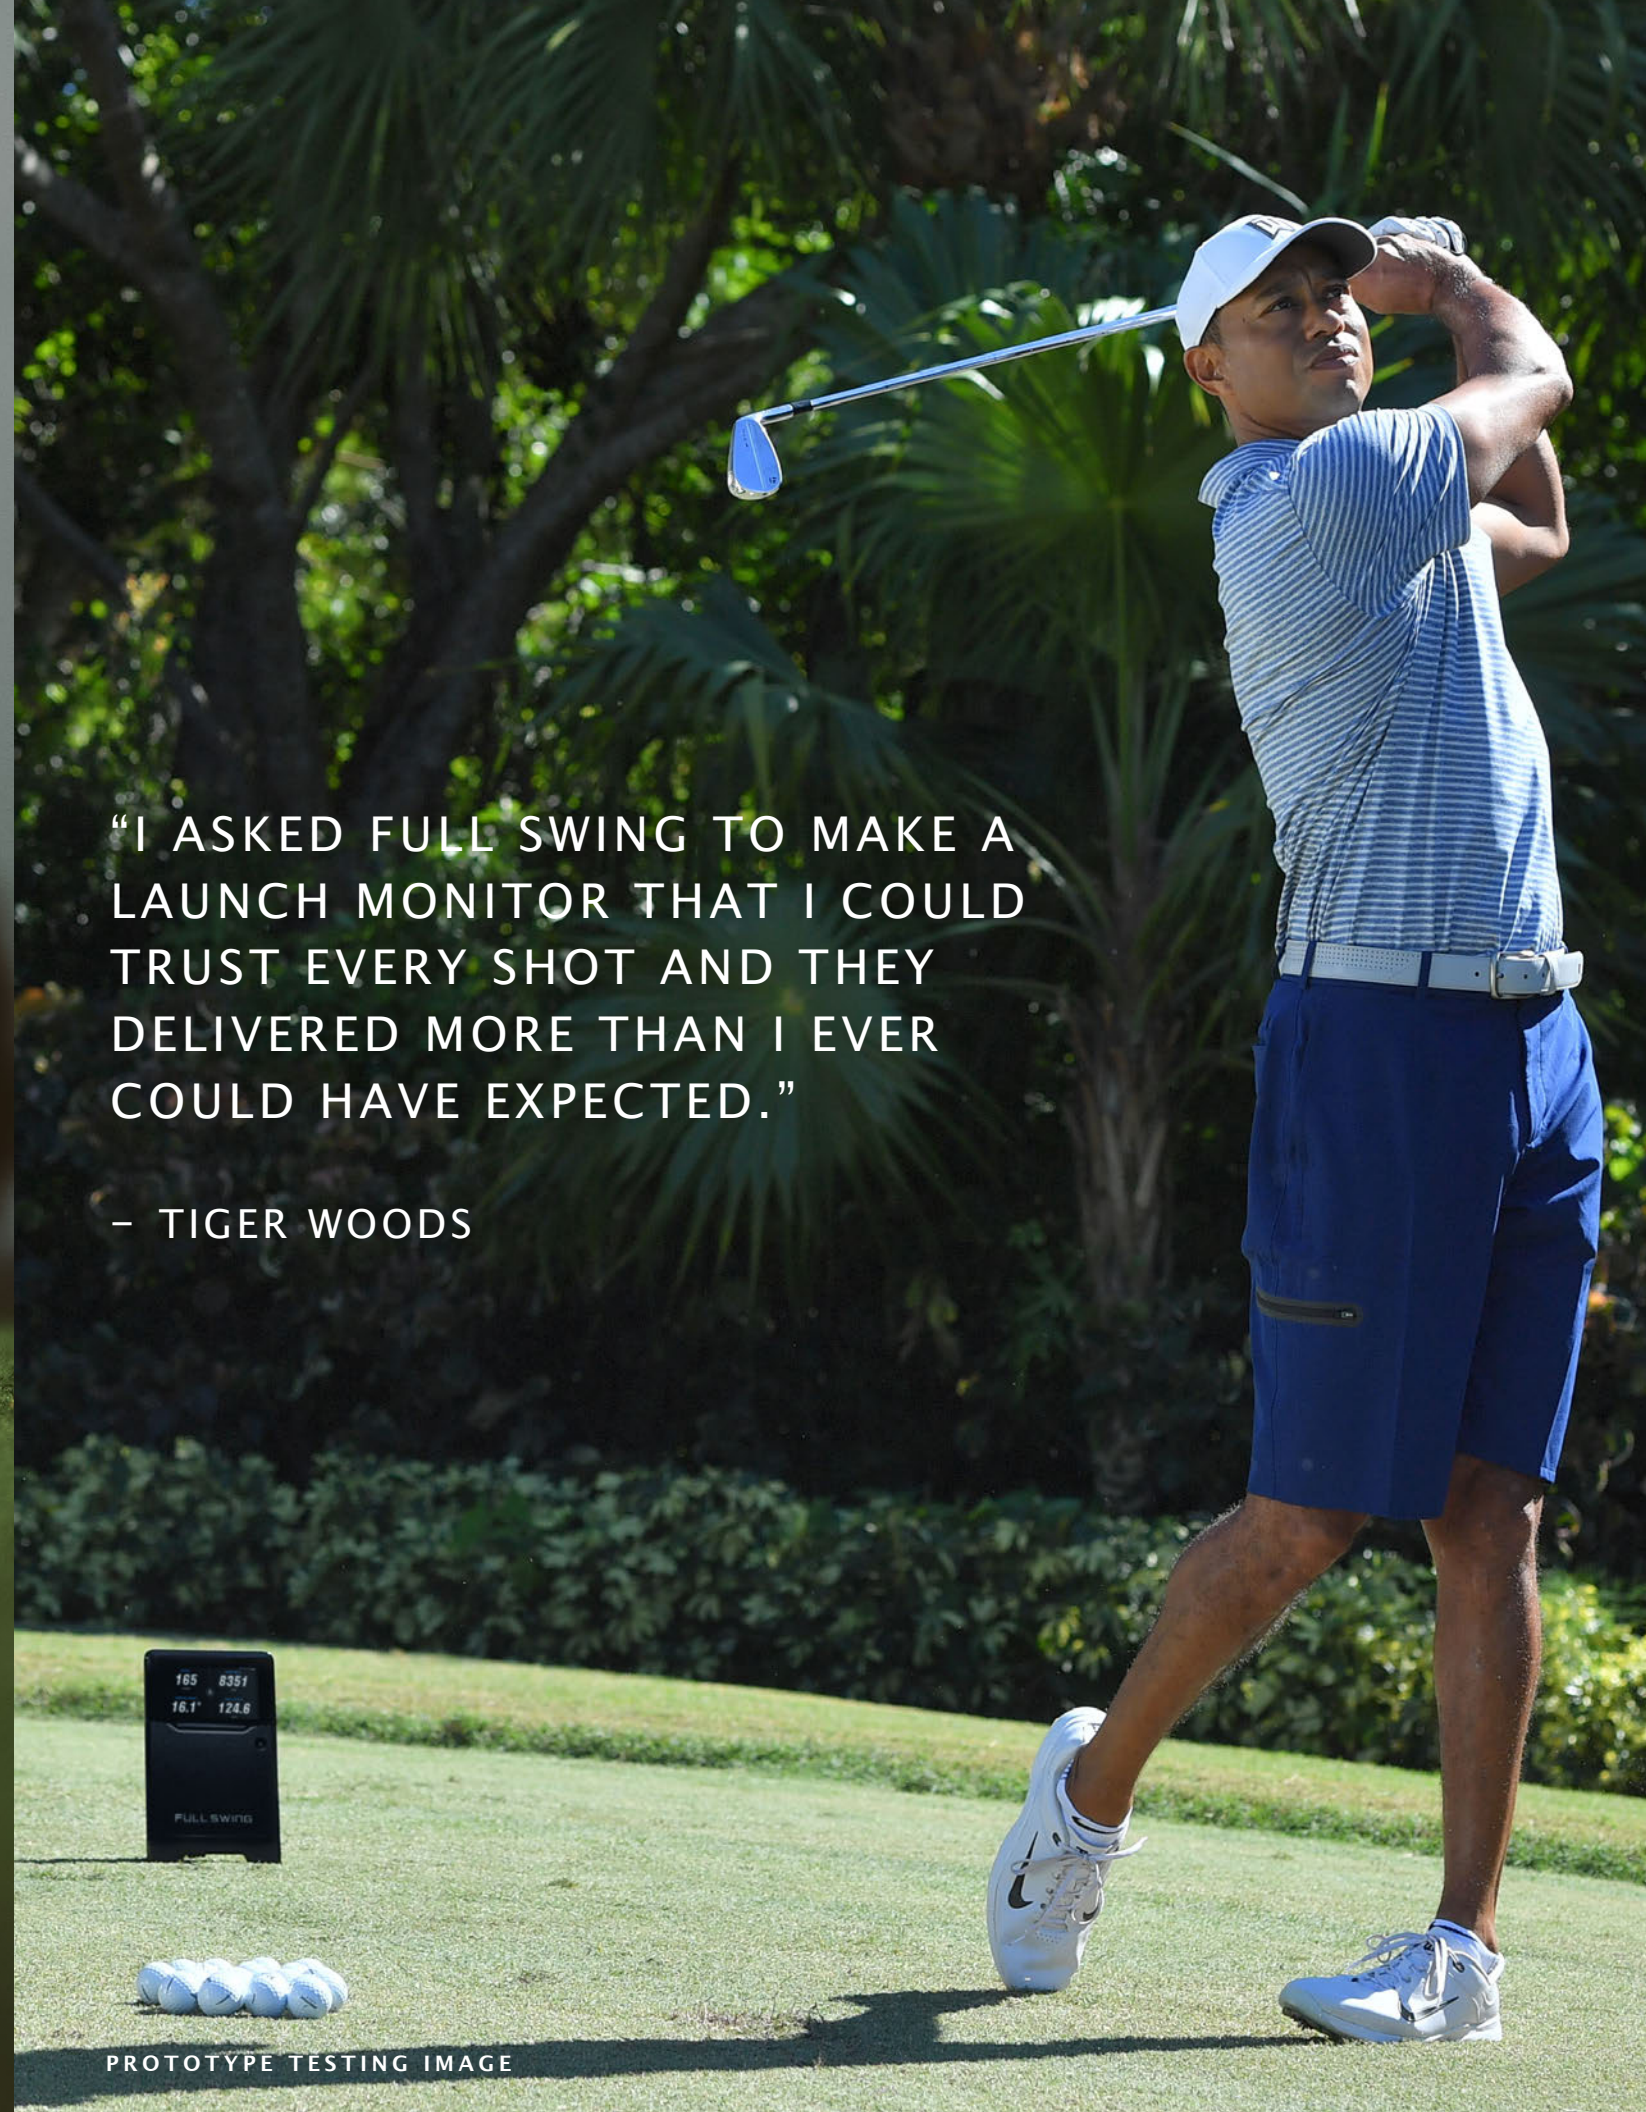

“I ASKED FULL SWING TO MAKE A LAUNCH MONITOR THAT I COULD TRUST EVERY SHOT AND THEY DELIVERED MORE THAN I EVER COULD HAVE EXPECTED.”

- TIGER WOODS

PROTOTYPE TESTING IMAGE