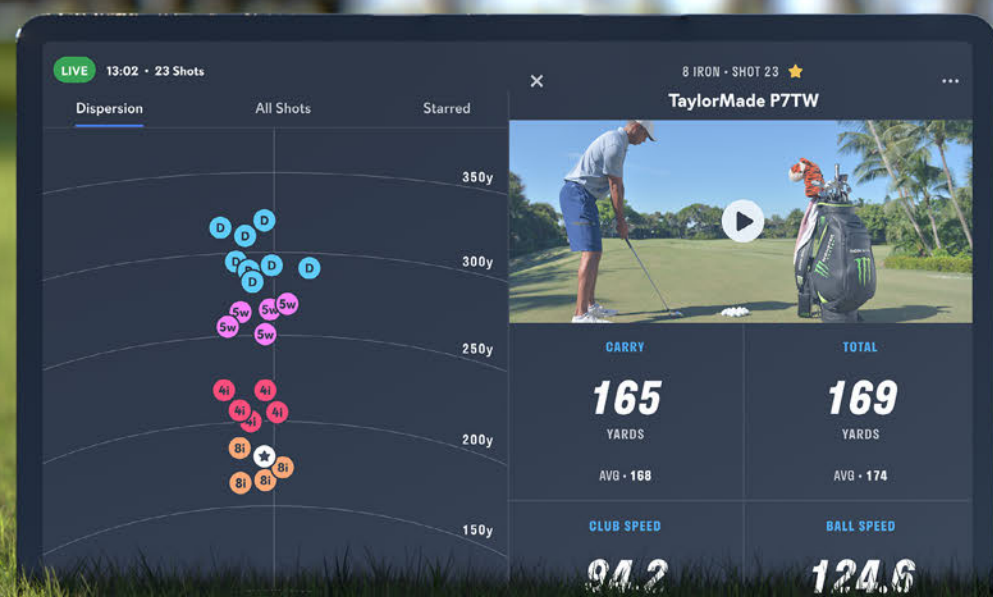

16 Points of Club & Ball Data Included

**4K CAMERA, 1080P OUTPUT**

Review, Save & Share Video of Your Swing

# THE MOST CONNECTED APP EXPERIENCE IN GOLF

Meet The First App Truly Designed for Golfers

## CUSTOMIZE

Select what data points matter to you and arrange them across all your devices.