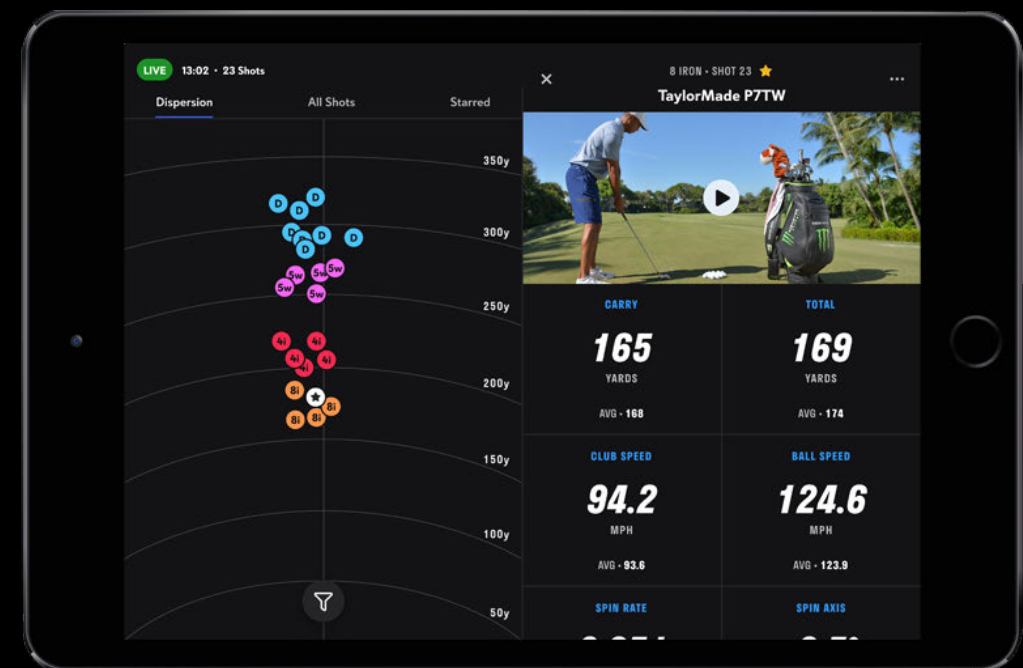

# FULL SWING KIT

UNLOCK YOUR GAME

FULLSWINGGOLF.COM

**TESTED & TRUSTED BY TIGER,  
MADE FOR EVERYONE.**

PROTOTYPE TESTING IMAGE

**THE MOST POWERFUL LAUNCH  
MONITOR EXPERIENCE**

See Your Game Like Tiger

**ABSOLUTE ACCURACY**

16 Points of Club & Ball Data Included

**4K CAMERA, 1080P OUTPUT**

Review, Save & Share Video of Your Swing

# THE MOST CONNECTED APP EXPERIENCE IN GOLF

Meet The First App Truly Designed for Golfers

## CUSTOMIZE

Select what data points matter to you and arrange them across all your devices.