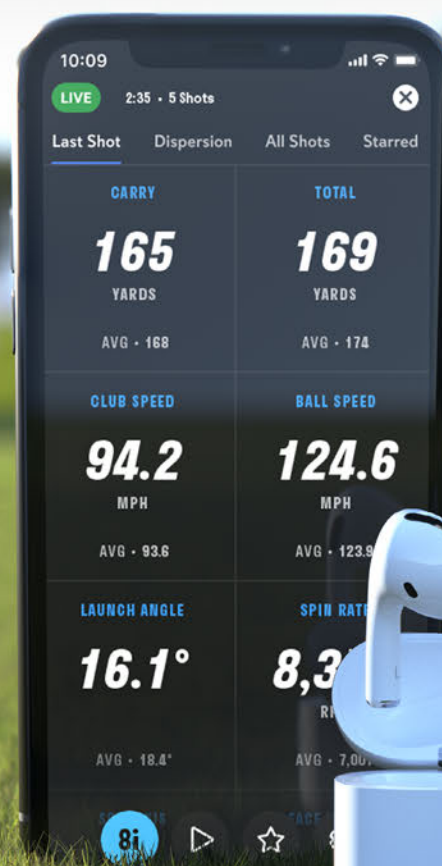

THE MOST CONNECTED APP EXPERIENCE IN GOLF

Meet The First App Truly Designed for Golfers