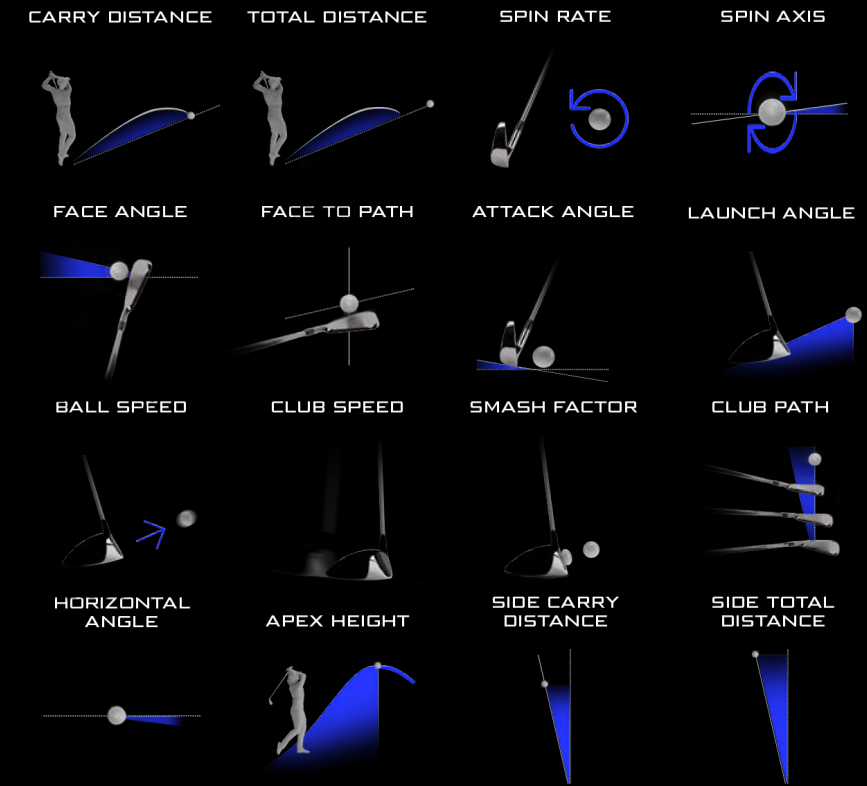

# FULL SWING KIT

UNLOCK YOUR GAME

FULLSWINGGOLF.COM

**TESTED & TRUSTED BY TIGER,  
MADE FOR EVERYONE.**

PROTOTYPE TESTING IMAGE

**THE MOST POWERFUL LAUNCH  
MONITOR EXPERIENCE**

See Your Game Like Tiger

**ABSOLUTE ACCURACY**

16 Points of Club & Ball Data Included

**4K CAMERA, 1080P OUTPUT**

Review, Save & Share Video of Your Swing